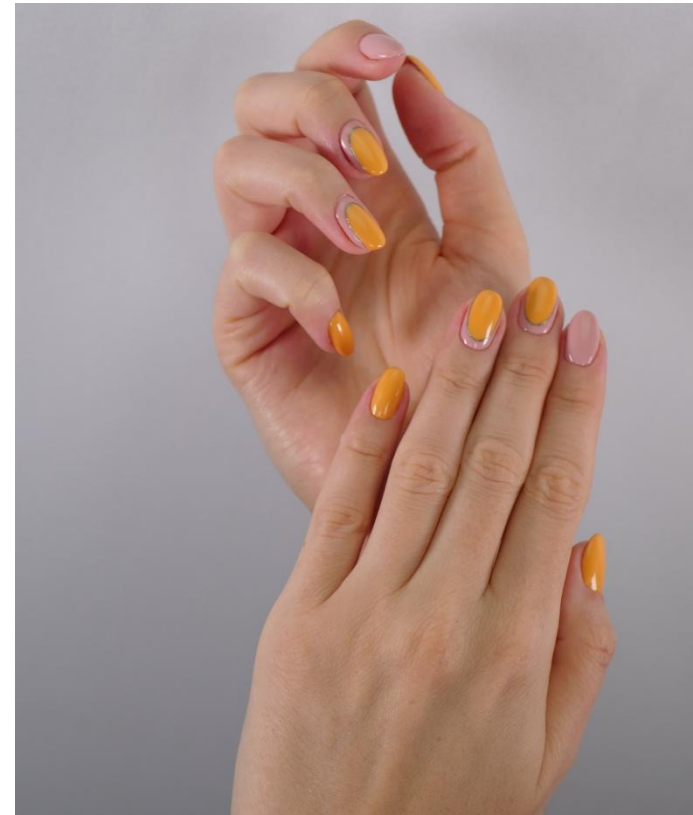

Royal Gel TREND COLORS

Aqualnk Crystal Drops trendszínek

Chocolate

Burgundy

Black

Tiger Eye Infinity CrystaLac

This tiger-effect not just reflect the lights, it is even changes its color! Every shade changes if you see it from a different angle and it reacts on the warm/cold lights as well!

It has to be used differently than the usual Tiger Eye products: if you use it in a black base, but it looks good in other darker shades as well: bordeaux, eggplant, dark green, dark blue.

Bubblegum Color Gel