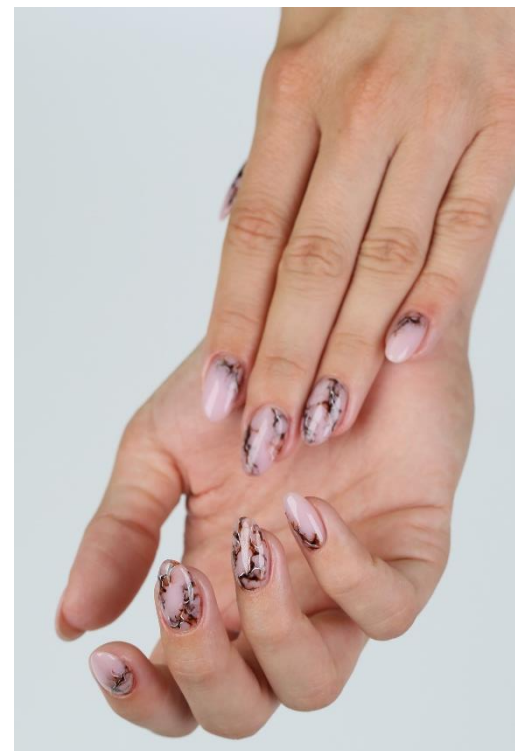

Royal Gel TREND COLORS

Aqualnk Crystal Drops trendszínek

Chocolate

Burgundy

Black

Tiger Eye Infinity CrystaLac

This tiger-effect not just reflect the lights, it is even changes its color! Every shade changes if you see it from a different angle and it reacts on the warm/cold lights as well!

It has to be used differently than the usual Tiger Eye products: if you use it in a black base, but it looks good in other darker shades as well: bordeaux, eggplant, dark green, dark blue.

Bubblegum Color Gel