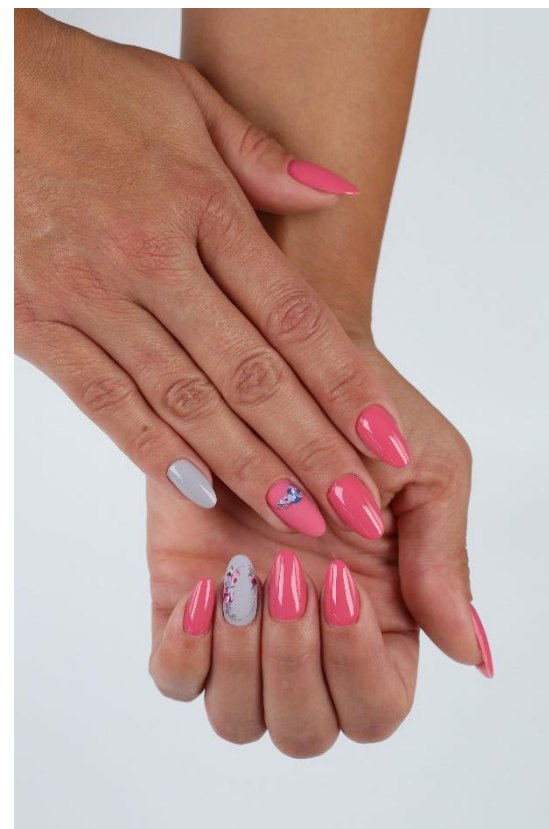

Royal Gel TREND COLORS

Aqualnk Crystal Drops trendszínek

Chocolate

Burgundy

Black

Tiger Eye Infinity CrystaLac

This tiger-effect not just reflect the lights, it is even changes its color! Every shade changes if you see it from a different angle and it reacts on the warm/cold lights as well!

It has to be used differently than the usual Tiger Eye products: if you use it in a black base, but it looks good in other darker shades as well: bordeaux, eggplant, dark green, dark blue.

Bubblegum Color Gel