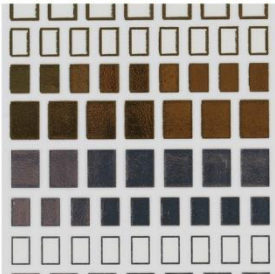

Jewel stickers

design 26